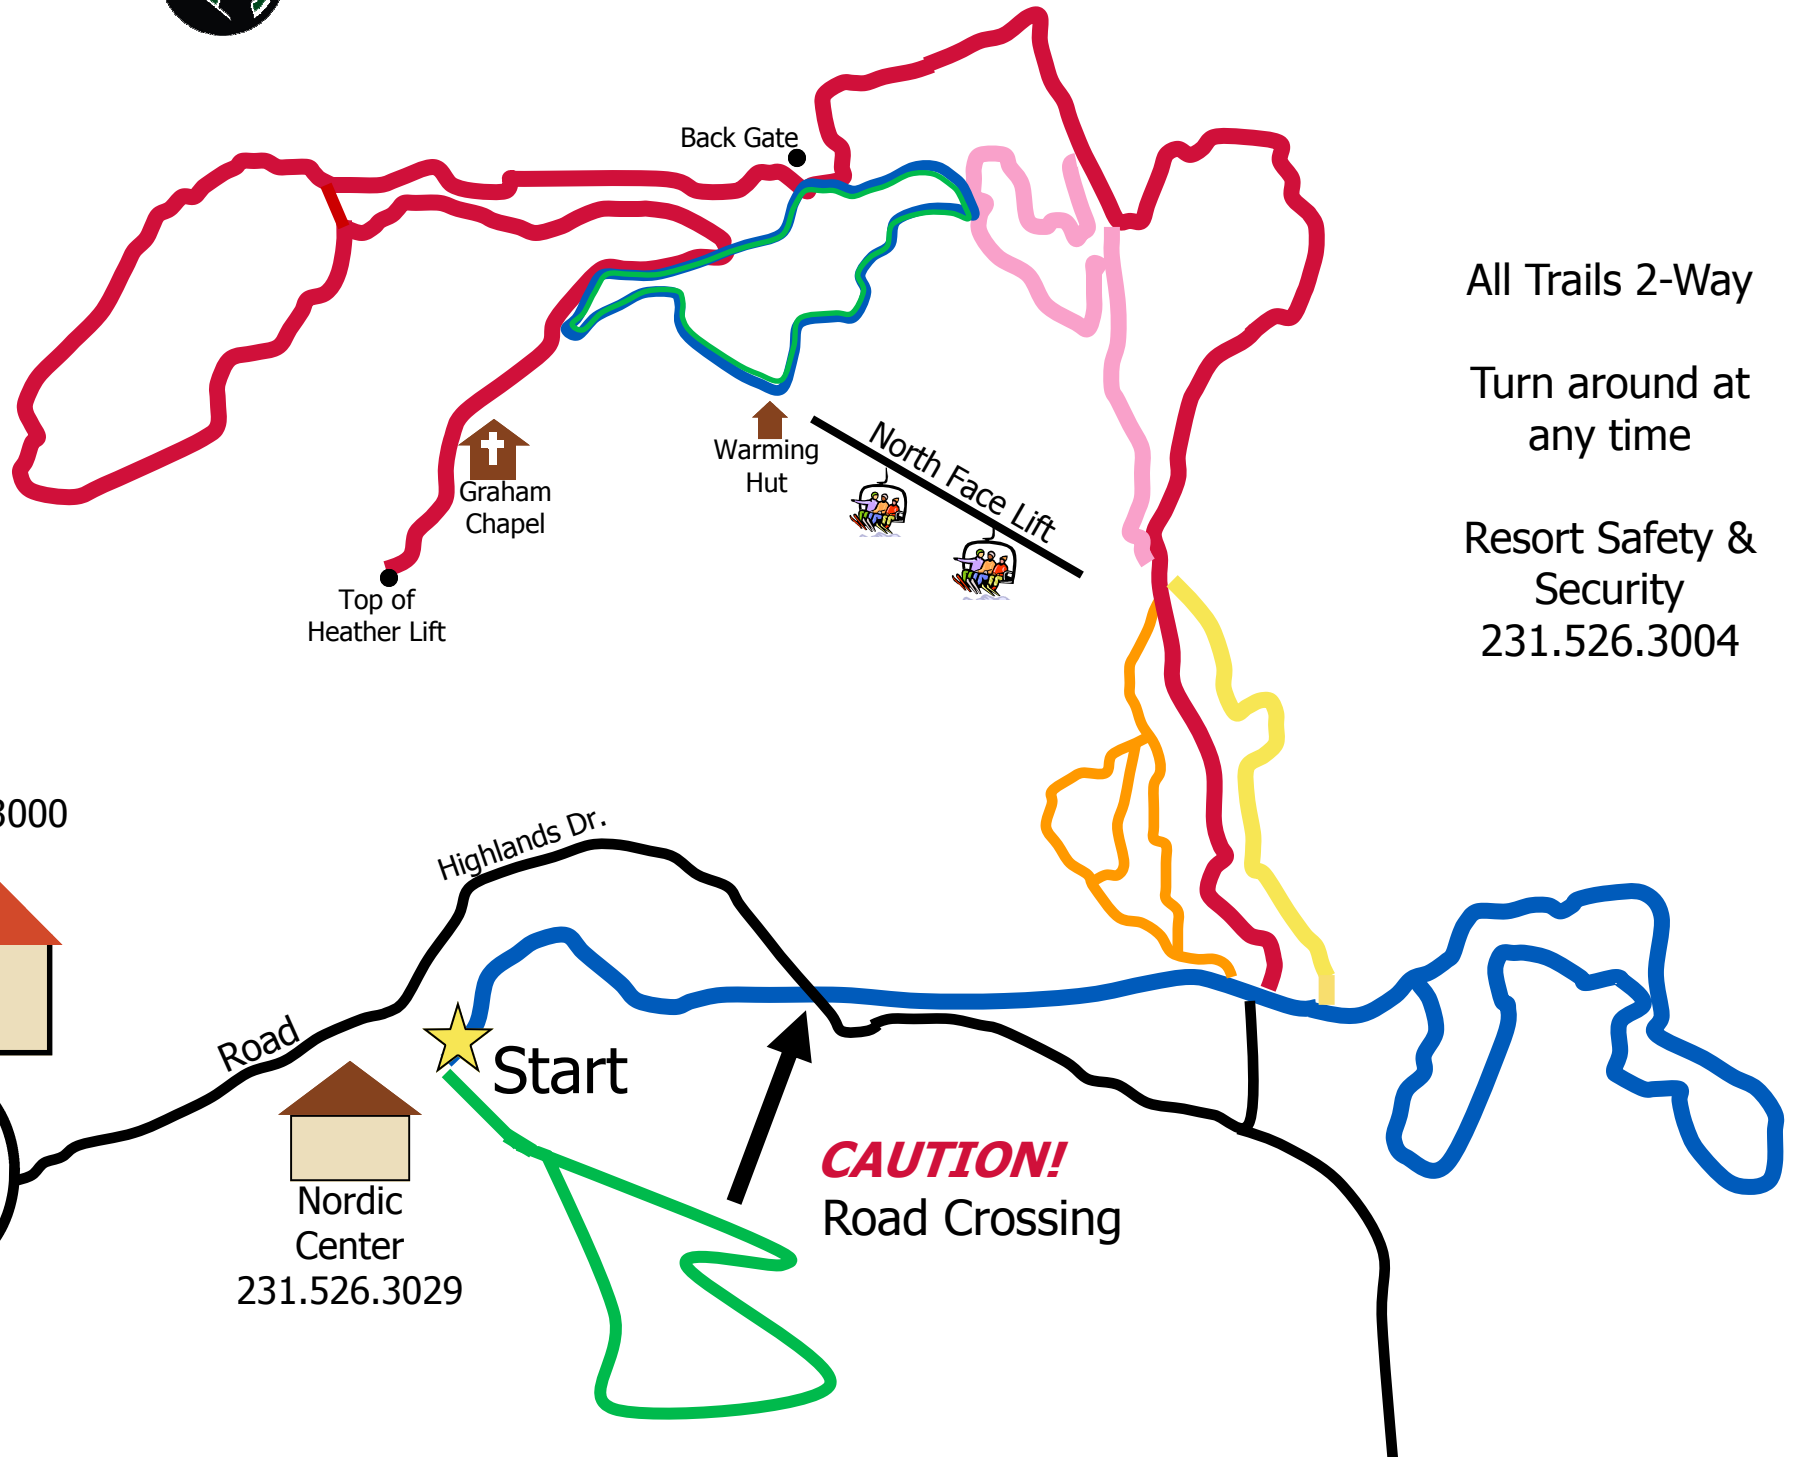

**BOYNE
HIGHLANDS**

Resort Nordic Trail Map

All Trails 2-Way

Turn around at
any time

Resort Safety &
Security
231.526.3004

231.526.3000