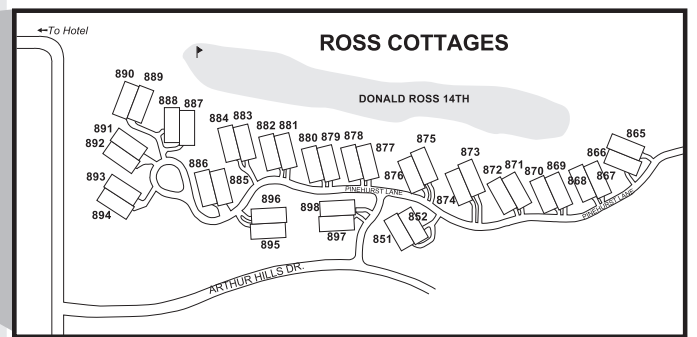

Resort Maps & Information

BOYNE HIGHLANDS

BOYNE HIGHLANDS

Harbor Springs, Michigan

BOYNE HIGHLANDS

BOYNE HIGHLANDS OFFERS FREE WI-FI CONNECTION

AT&T Wi-Fi Access Instructions

Requirements

1. Portable computer with a wireless network card, rated for 802.11b or 802.11g standards.

Access

The areas shaded in green have Wi-Fi access points.

1. Turn on your computer, ensuring that your network card is installed.
2. Your wireless network card will automatically locate any AT&T Wi-Fi Access Points (AP's) in the vicinity.
3. Simply open an Internet browser.

WIRELESS ACCESS LOCATIONS