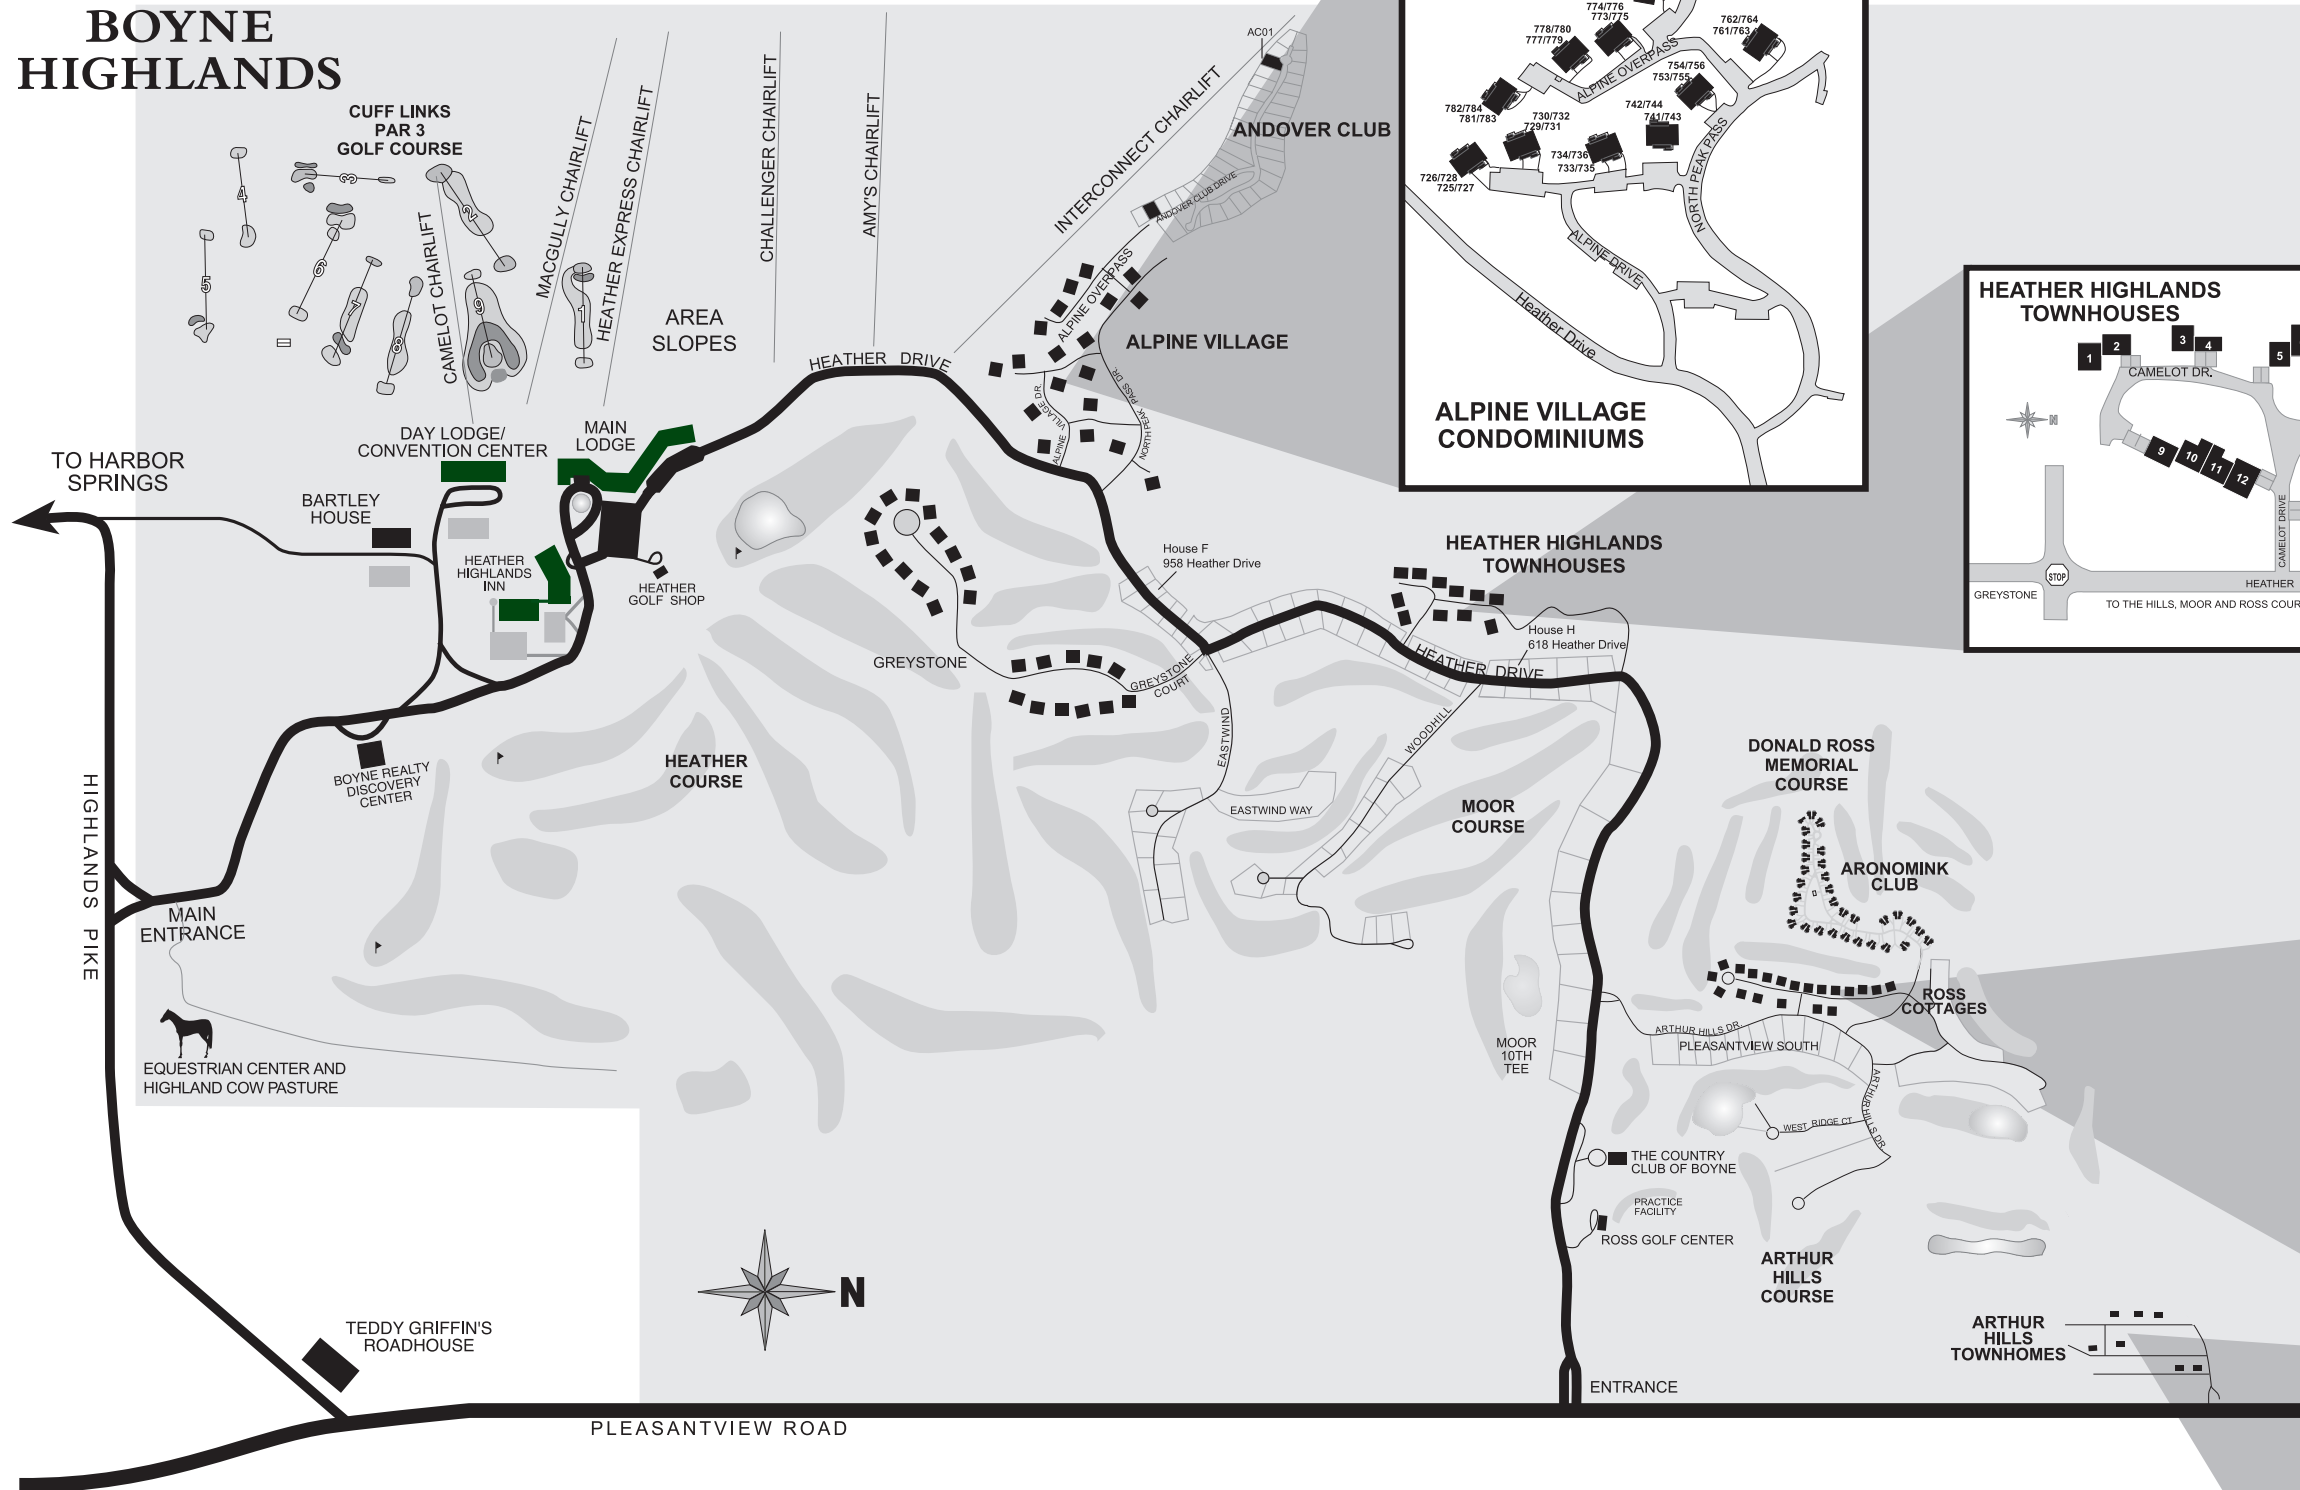

Resort Maps & Information

BOYNE HIGHLANDS

BOYNE HIGHLANDS

Harbor Springs, Michigan

BOYNE HIGHLANDS

BOYNE HIGHLANDS OFFERS FREE WI-FI CONNECTION

AT&T Wi-Fi Access Instructions

Requirements

1. Portable computer with a wireless network card, rated for 802.11b or 802.11g standards.

Access

The areas shaded in green have Wi-Fi access points.

1. Turn on your computer, ensuring that your network card is installed.
2. Your wireless network card will automatically locate any AT&T Wi-Fi Access Points (AP's) in the vicinity.
3. Simply open an Internet browser.

WIRELESS ACCESS LOCATIONS