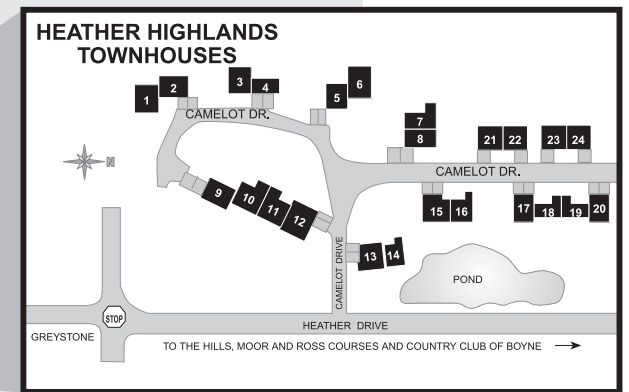

Resort Maps & Information

BOYNE HIGHLANDS

BOYNE HIGHLANDS

Harbor Springs, Michigan

BOYNE HIGHLANDS

BOYNE HIGHLANDS OFFERS FREE WI-FI CONNECTION

AT&T Wi-Fi Access Instructions

Requirements

1. Portable computer with a wireless network card, rated for 802.11b or 802.11g standards.

Access

The areas shaded in green have Wi-Fi access points.

1. Turn on your computer, ensuring that your network card is installed.
2. Your wireless network card will automatically locate any AT&T Wi-Fi Access Points (AP's) in the vicinity.
3. Simply open an Internet browser.

WIRELESS ACCESS LOCATIONS