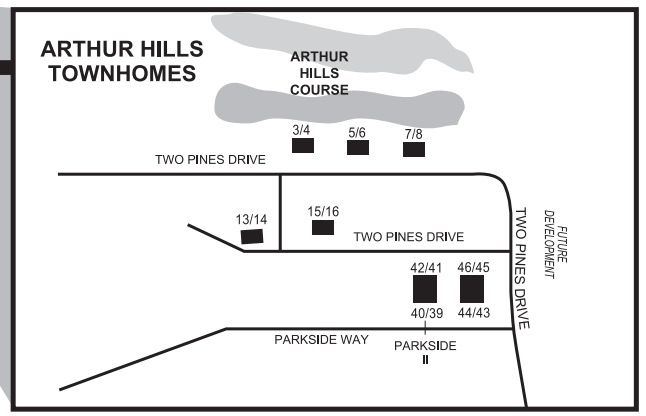

Resort Maps & Information

BOYNE HIGHLANDS

BOYNE HIGHLANDS

Harbor Springs, Michigan

BOYNE HIGHLANDS

BOYNE HIGHLANDS OFFERS FREE WI-FI CONNECTION

AT&T Wi-Fi Access Instructions

Requirements

1. Portable computer with a wireless network card, rated for 802.11b or 802.11g standards.

Access

The areas shaded in green have Wi-Fi access points.

1. Turn on your computer, ensuring that your network card is installed.
2. Your wireless network card will automatically locate any AT&T Wi-Fi Access Points (AP's) in the vicinity.
3. Simply open an Internet browser.

WIRELESS ACCESS LOCATIONS