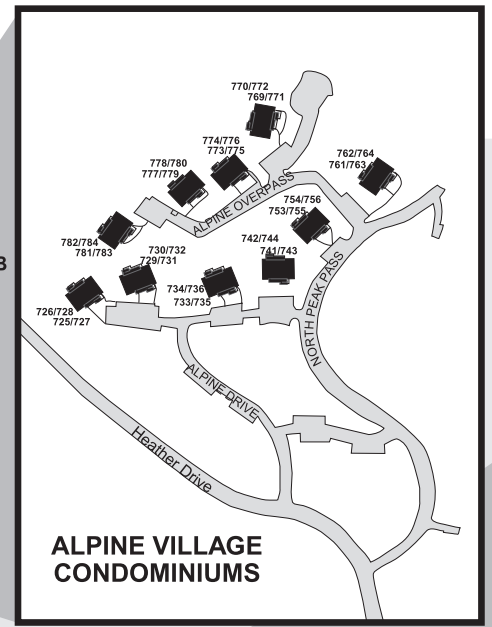

Resort Maps & Information

BOYNE HIGHLANDS

BOYNE HIGHLANDS

Harbor Springs, Michigan

BOYNE HIGHLANDS

BOYNE HIGHLANDS OFFERS FREE WI-FI CONNECTION

AT&T Wi-Fi Access Instructions

Requirements

1. Portable computer with a wireless network card, rated for 802.11b or 802.11g standards.

Access

The areas shaded in green have Wi-Fi access points.

1. Turn on your computer, ensuring that your network card is installed.
2. Your wireless network card will automatically locate any AT&T Wi-Fi Access Points (AP's) in the vicinity.
3. Simply open an Internet browser.

WIRELESS ACCESS LOCATIONS