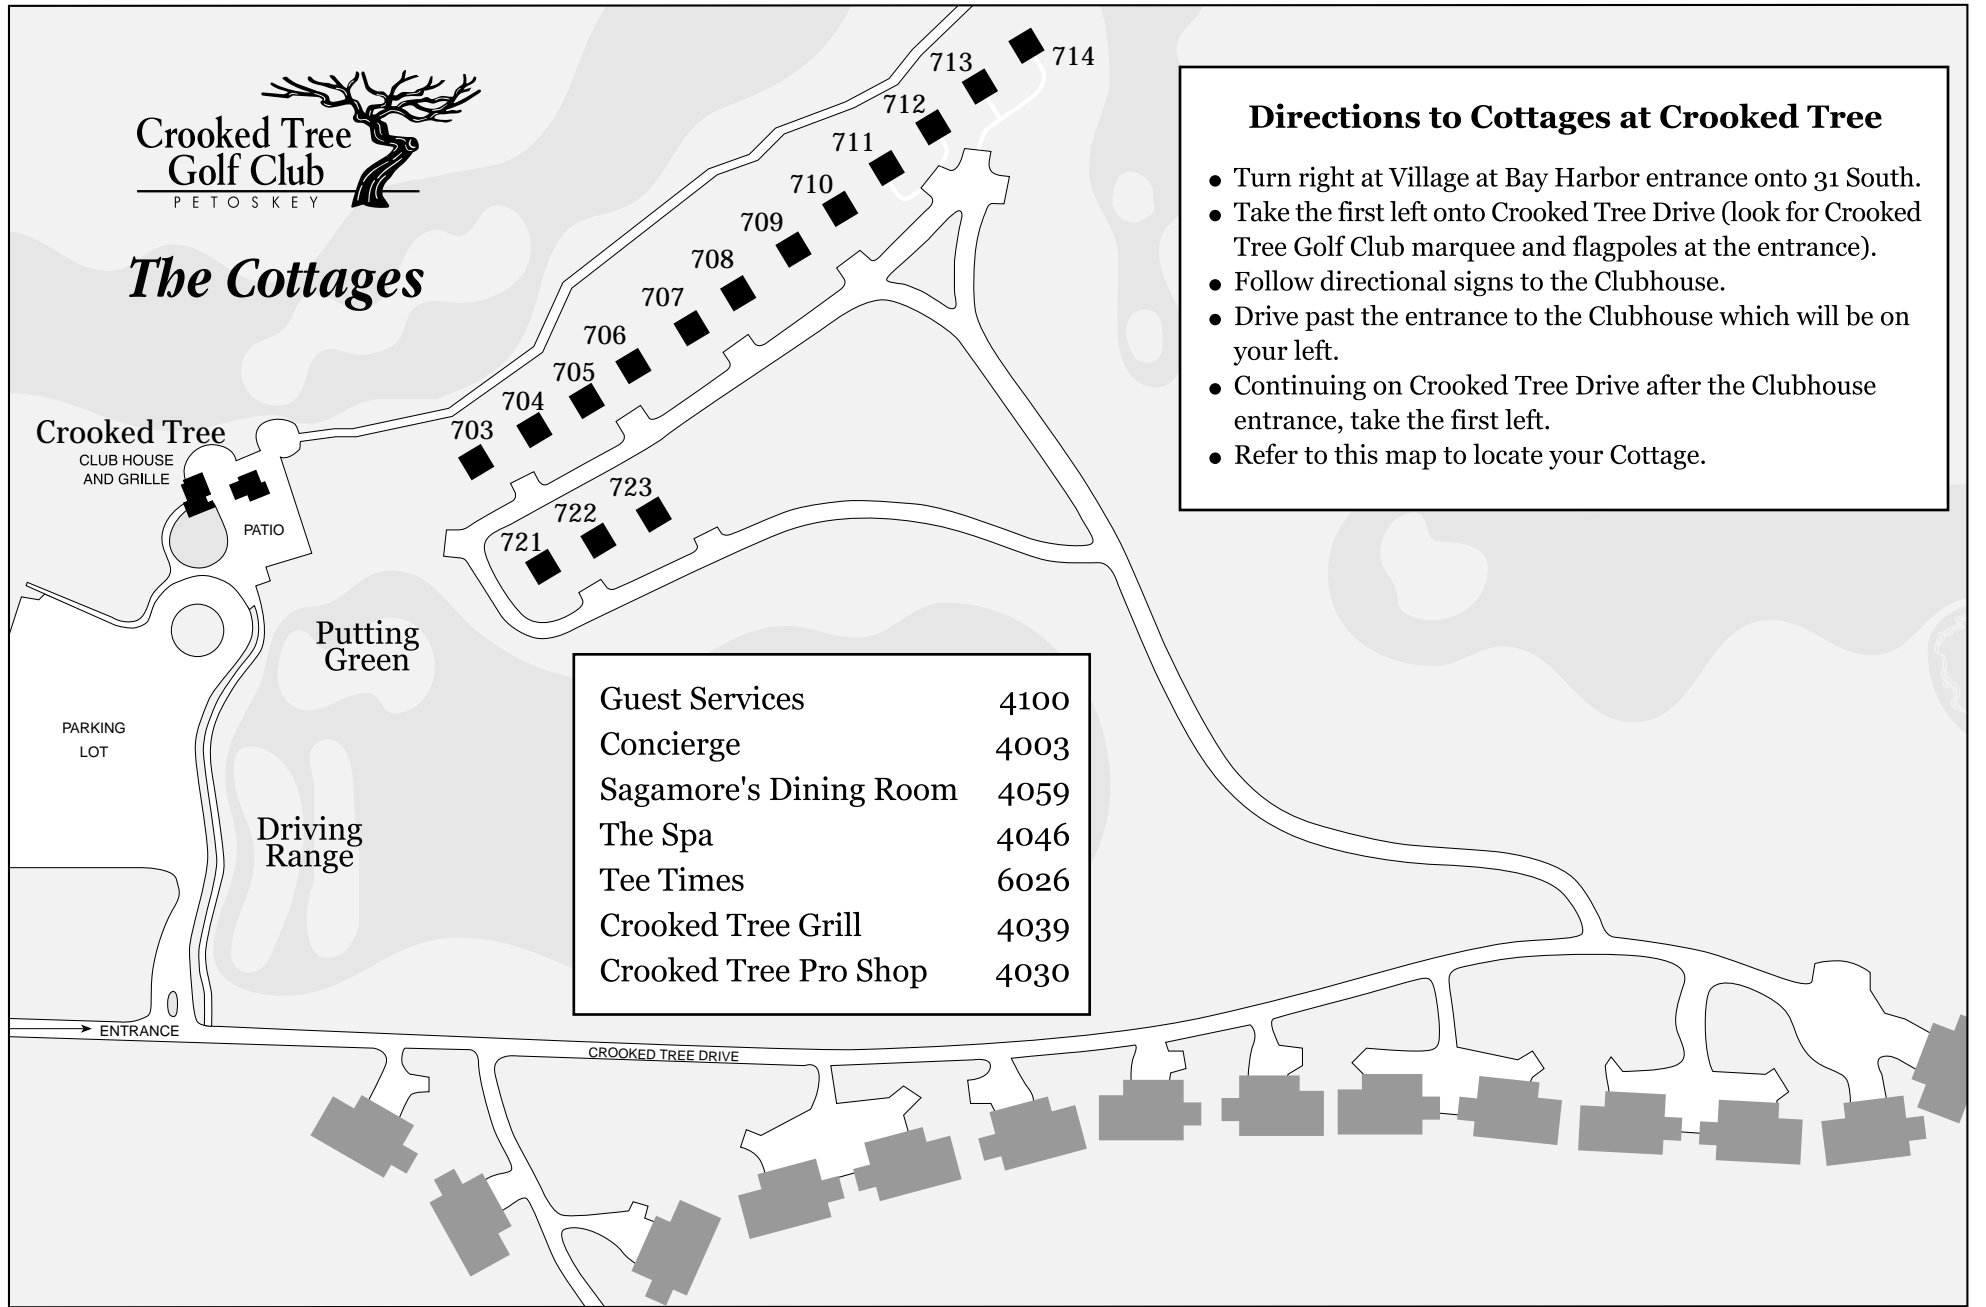

# The Cottages

- ### Directions to Cottages at Crooked Tree
- Turn right at Village at Bay Harbor entrance onto 31 South.
  - Take the first left onto Crooked Tree Drive (look for Crooked Tree Golf Club marquee and flagpoles at the entrance).
  - Follow directional signs to the Clubhouse.
  - Drive past the entrance to the Clubhouse which will be on your left.
  - Continuing on Crooked Tree Drive after the Clubhouse entrance, take the first left.
  - Refer to this map to locate your Cottage.

Guest Services	4100
Concierge	4003
Sagamore's Dining Room	4059
The Spa	4046
Tee Times	6026
Crooked Tree Grill	4039
Crooked Tree Pro Shop	4030